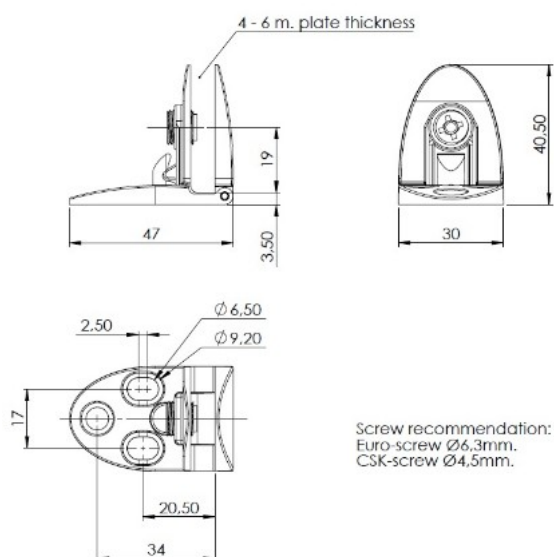

PRODUCT SHEET

Description:

Glass Door Hinge "Badge II", Centre, CPL, Universal, F/Inset Doors, F/Glass Thickness 4-6mm, 1 Zamak Screw W/PVC Tip,, Catch Made of ABS Plastic

Item number:

15.06.285-0

Units	Box	Carton	HS Code	Barcode
Pcs.	10	100	8302100090	 5704866492683

SISO A/S

Mileparken 11
DK-2740 Skovlunde
Denmark
VAT: DK 24786013

Phone +45 45 830 900

www.siso.dk
siso@siso.dk

Danske Bank
Nytorv Branch
Copenhagen
SWIFT: DABADKKK

Account no.
4180 3112 112936
IBAN Account
DK7230003112112936